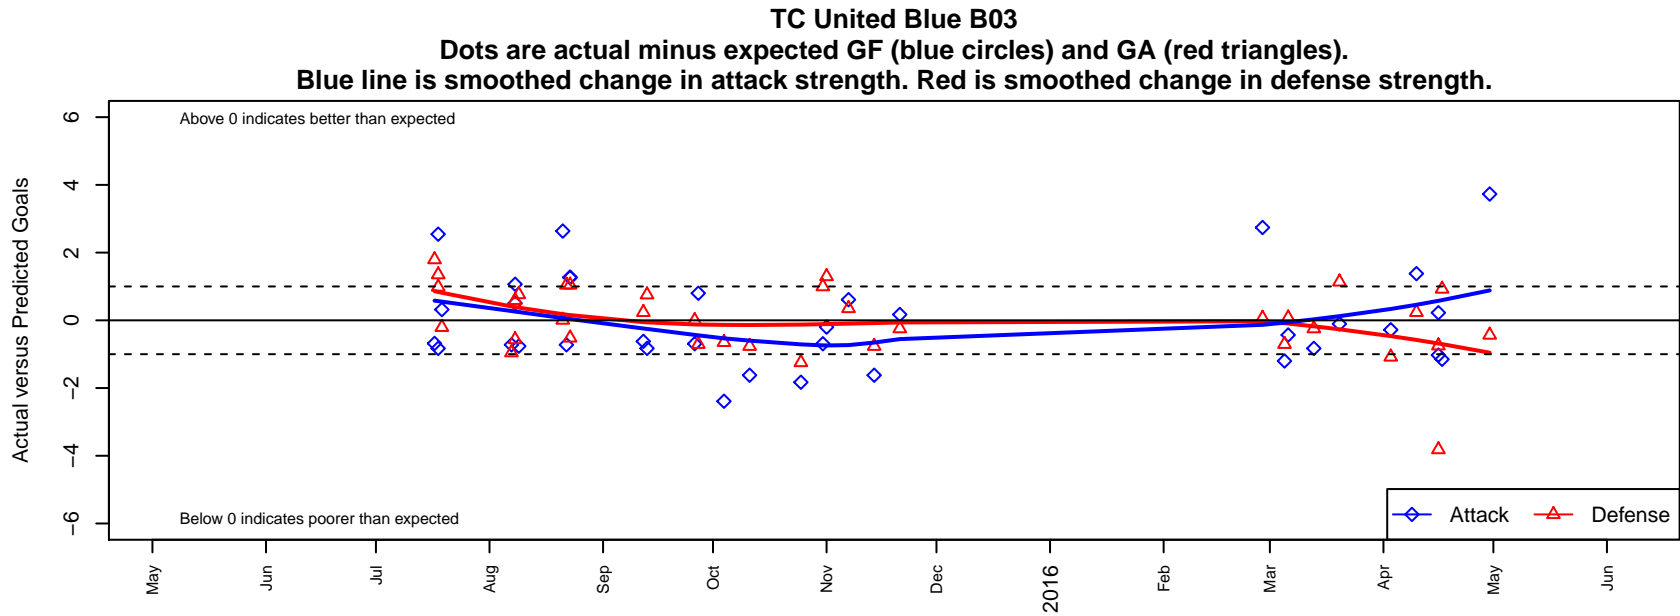

2015 Pacific Coast Challenge U12

2015 Xtreme Cup BU12 Gold

2015 PSPL Classic 1 U12

2015 Spr PSPL Classic 1 U12

2015 WA Cup BU12 Gold/Silver U12

**attack and defense variance (black dot)  
relative to other teams  
and top 10 in region**