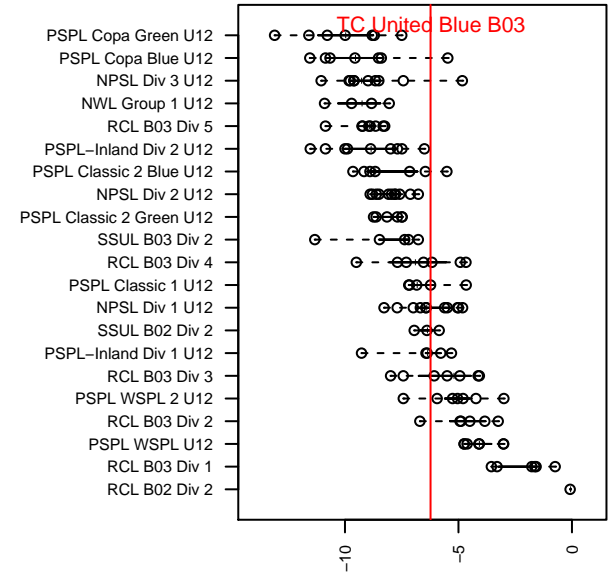

**attack and defense rating
relative to others at age
and all opponents in last 13 months**